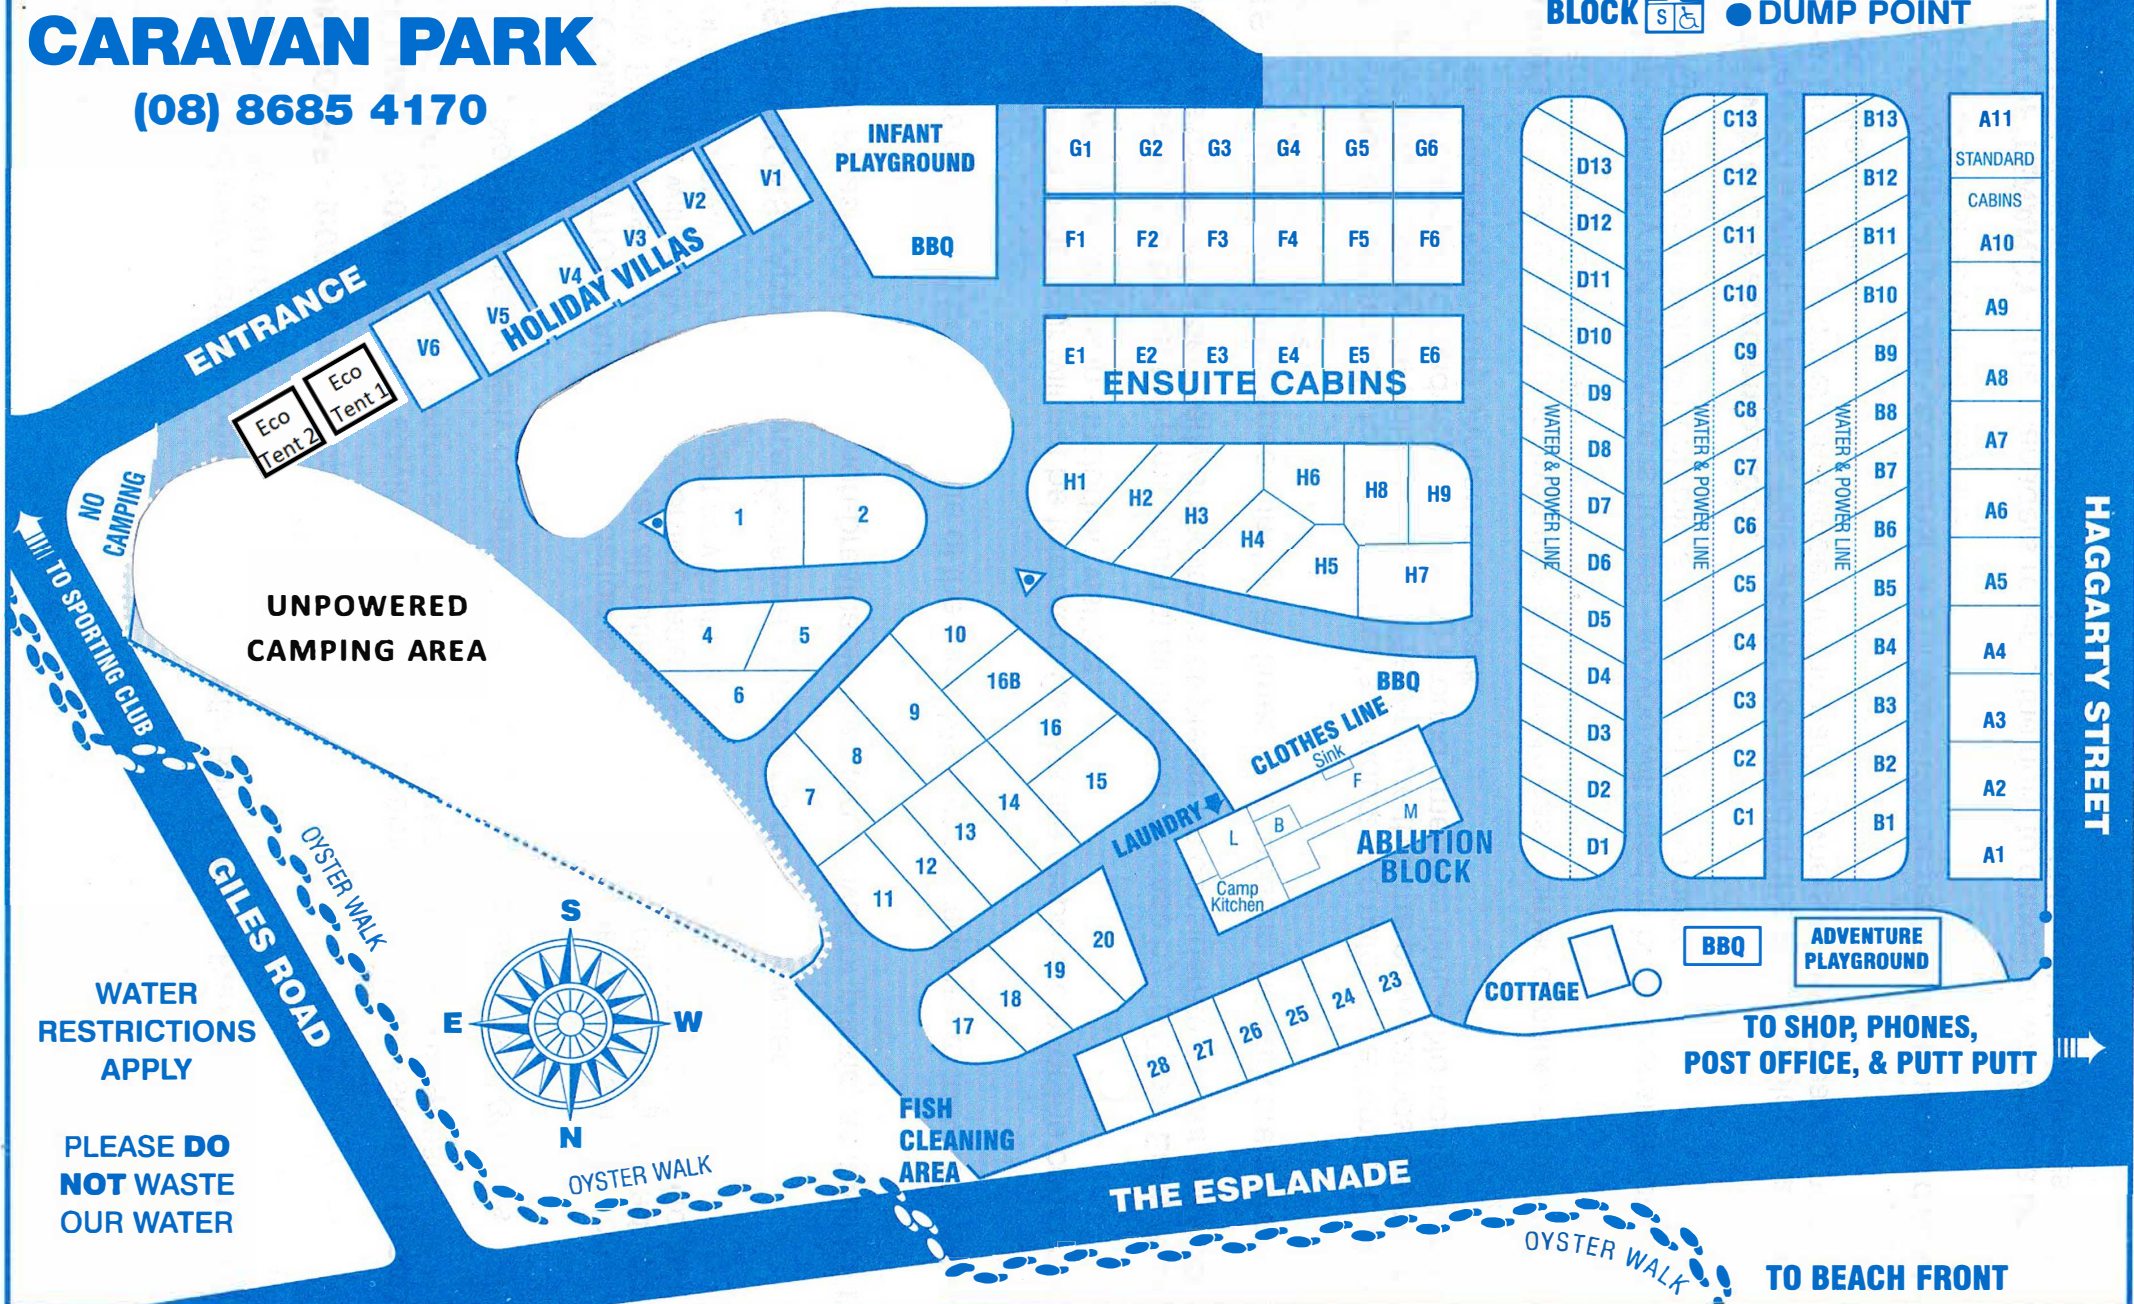

Welcome to
**COFFIN BAY
 CARAVAN PARK**

(08) 8685 4170

Reception

UNPOWERED
 CAMPING AREA

ABLUTION
 BLOCK

● DUMP POINT

WATER
 RESTRICTIONS
 APPLY

PLEASE DO
 NOT WASTE
 OUR WATER

TO SHOP, PHONES,
 POST OFFICE, & PUTT PUTT

TO BEACH FRONT